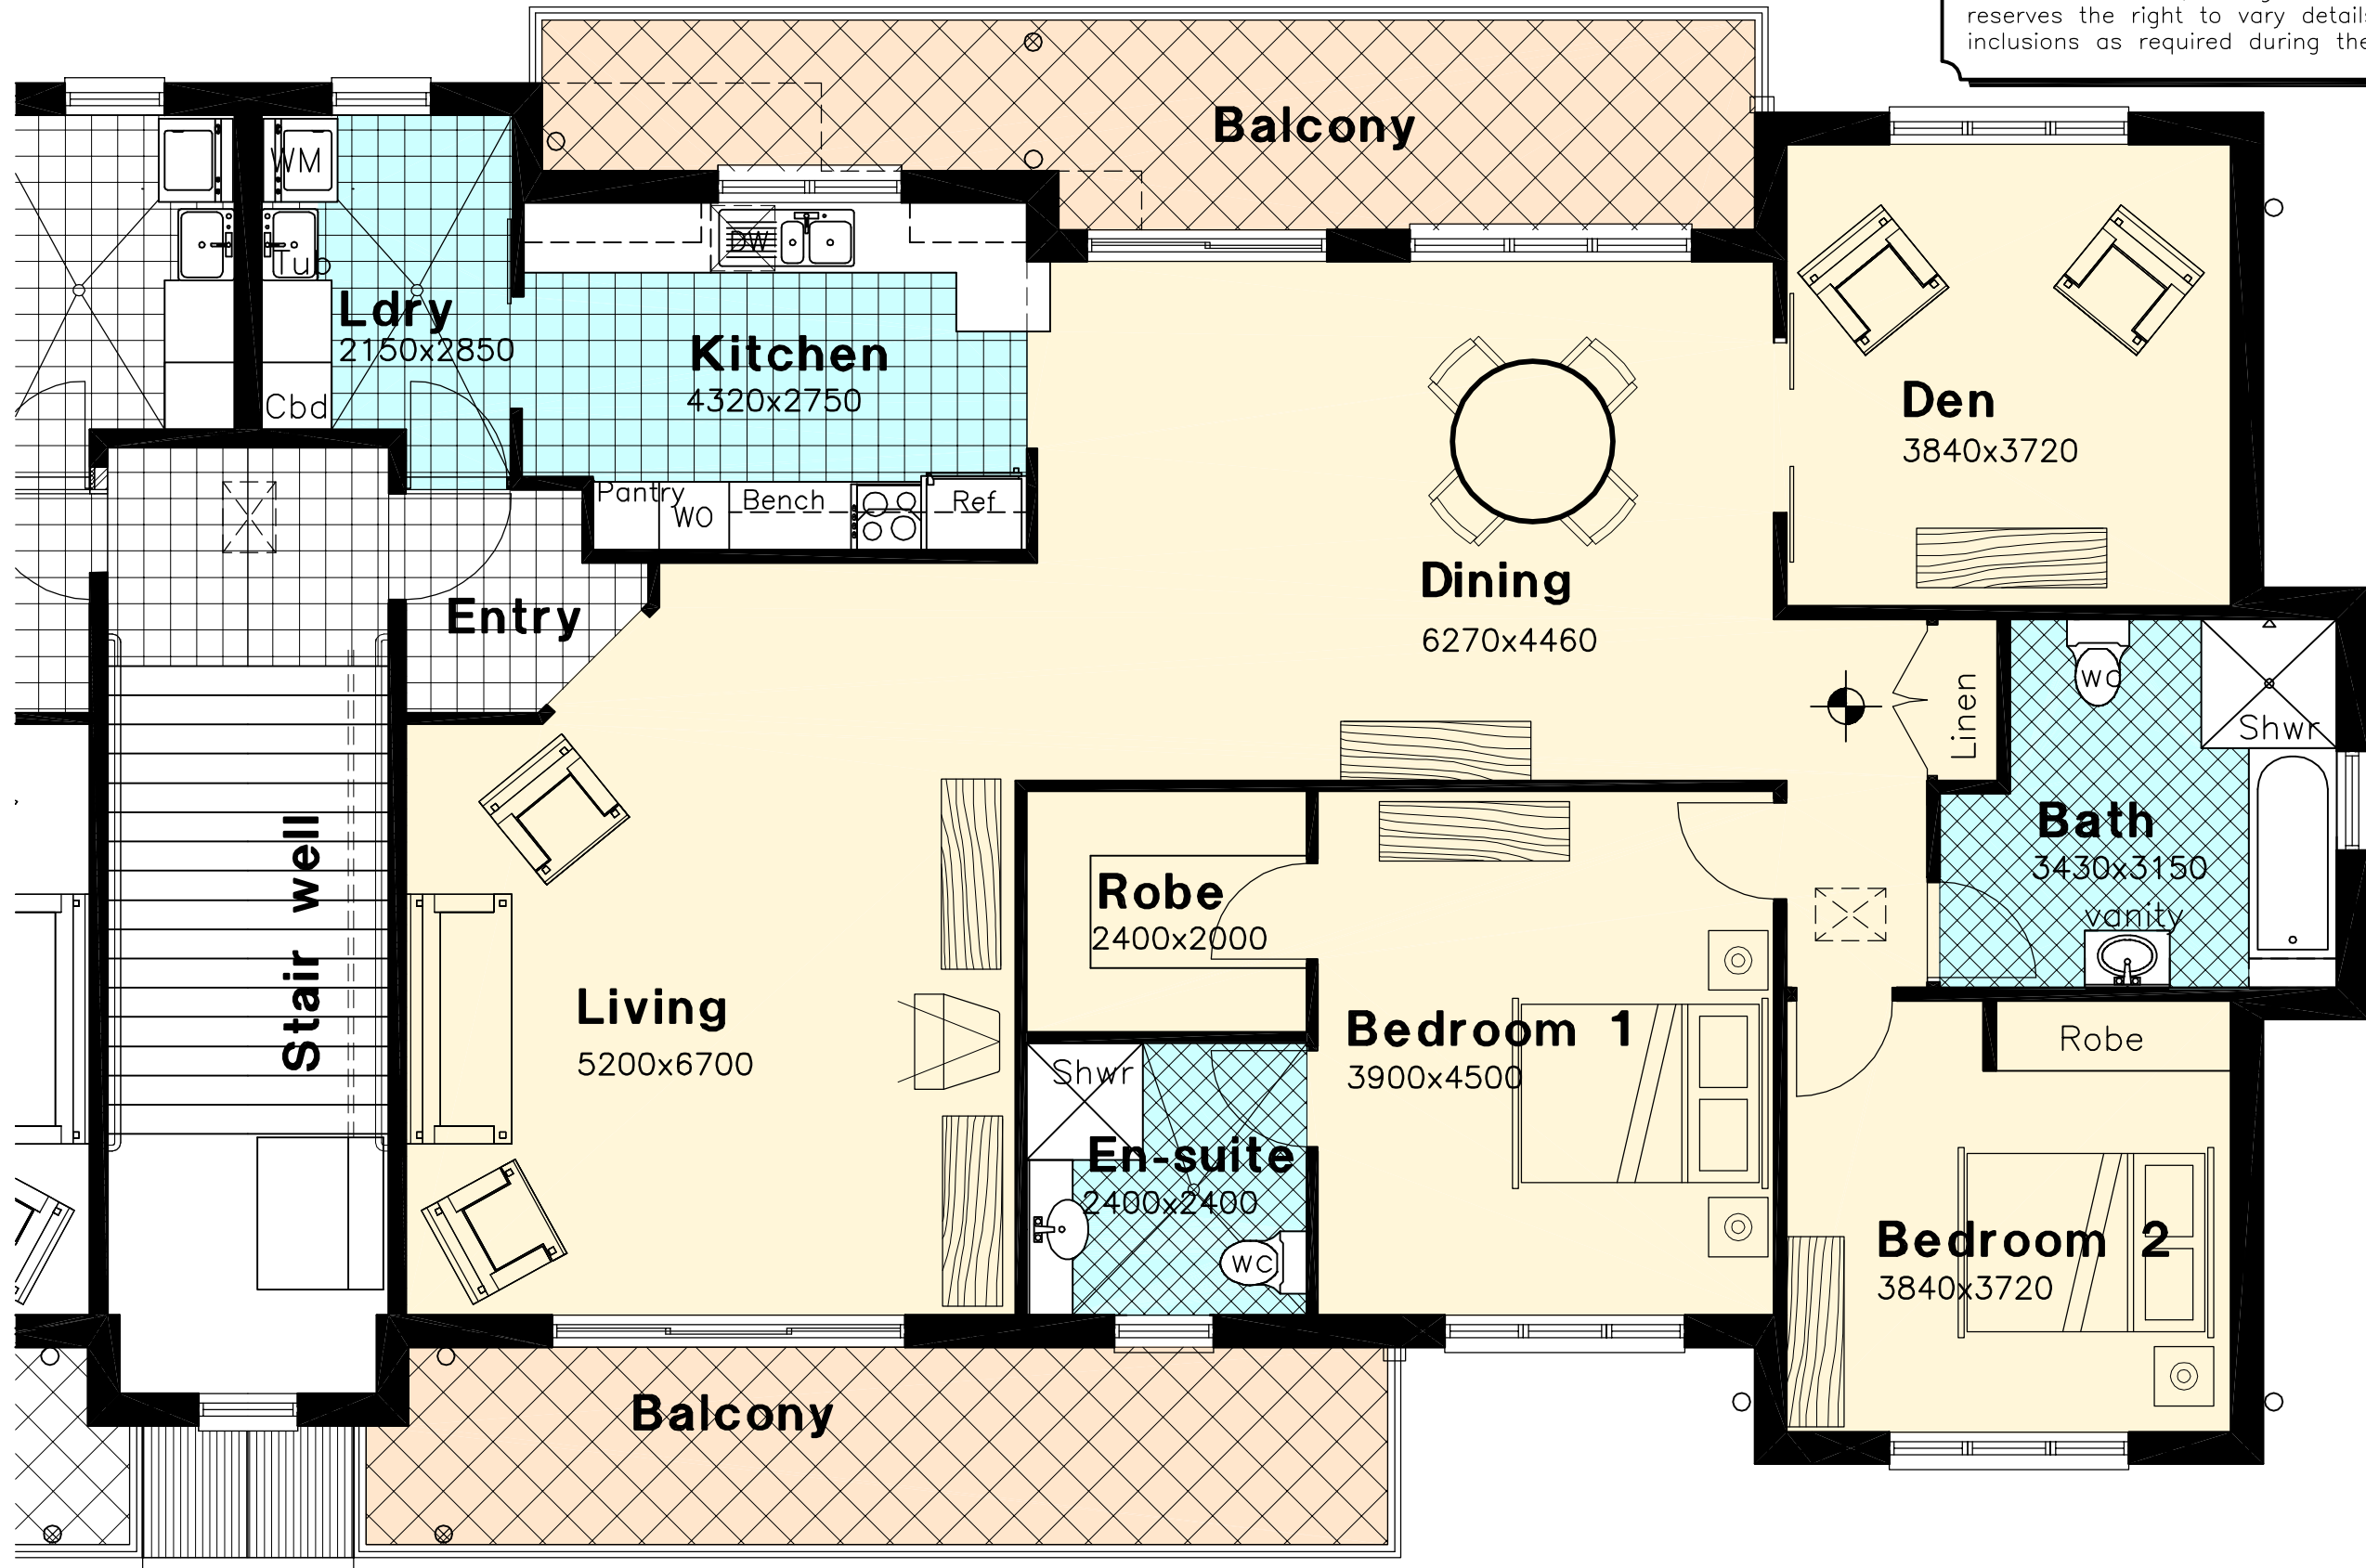

The Grange at Berry
22 Victoria Street, Berry

The Cambewarra Villa
VILLA 6 & 12.
sheet 6 first floor unit area : 232 sqm issue E

Whilst every effort is made to construct the unit to the details herein, Grange Estates (NSW) Pty.Ltd. reserves the right to vary details of the unit and inclusions as required during the construction phase.

The Grange at Berry
22 Victoria Street, Berry

The Cambewarra Villa
VILLAS 16, 20, 30, 34, 40, 46, 50, 56 & 60.
sheet 12 first floor unit area : 226 sqm issue B