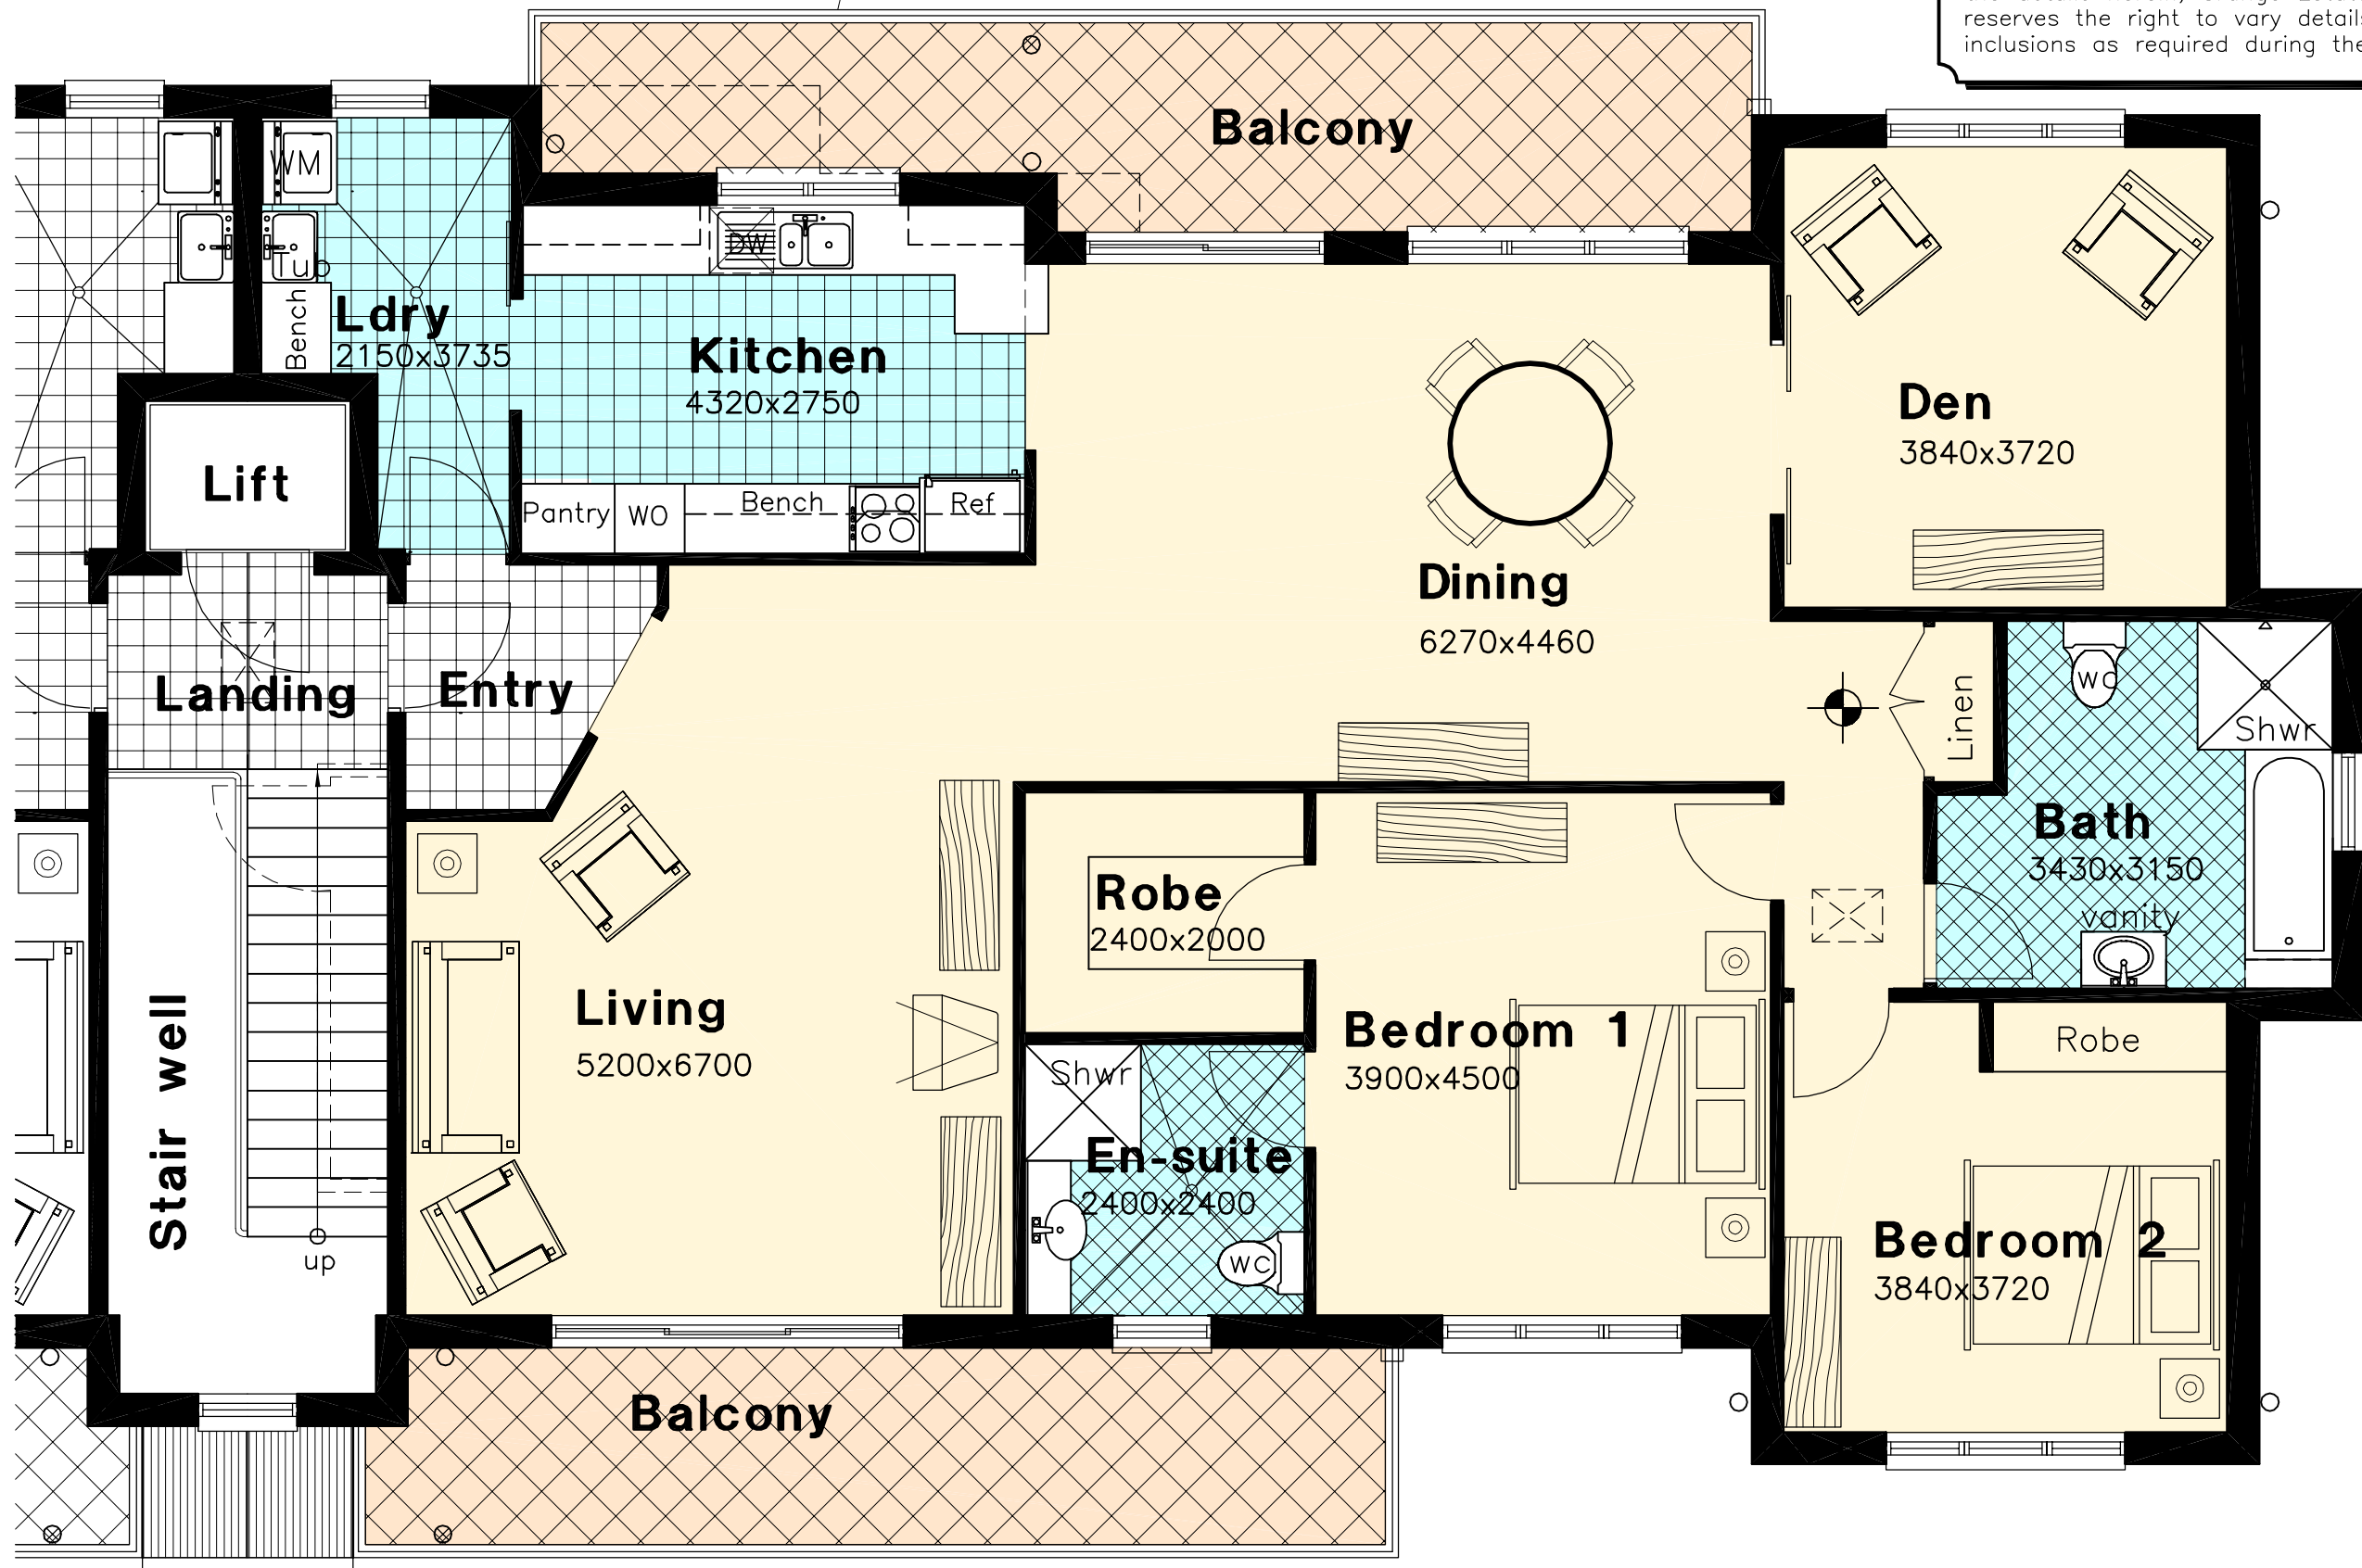

The Grange at Berry
22 Victoria Street, Berry

The Cambewarra Villa
VILLA 6 & 12.
sheet 6 first floor unit area : 232 sqm issue E

Whilst every effort is made to construct the unit to the details herein, Grange Estates (NSW) Pty.Ltd. reserves the right to vary details of the unit and inclusions as required during the construction phase.

The Grange at Berry
22 Victoria Street, Berry

The Cambewarra Villa
VILLAS 16, 20, 30, 34, 40, 46, 50, 56 & 60.
sheet 12 first floor unit area : 226 sqm issue B